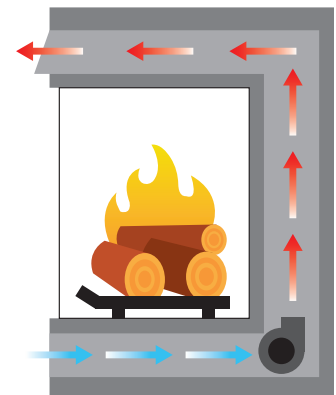

From L to R:
3-inch Forged Iron in Black
3-inch Oil Rubbed Bronze
3-inch Distressed Pewter

LOG SETS

Traditional Log Set

Birch Log Set

BLOWER

Optional variable-speed blower

FRAMING DIMENSIONS BTUS BY MODEL

	DVCTL60
A	59 7/8
B	75 1/8
C	23 1/2