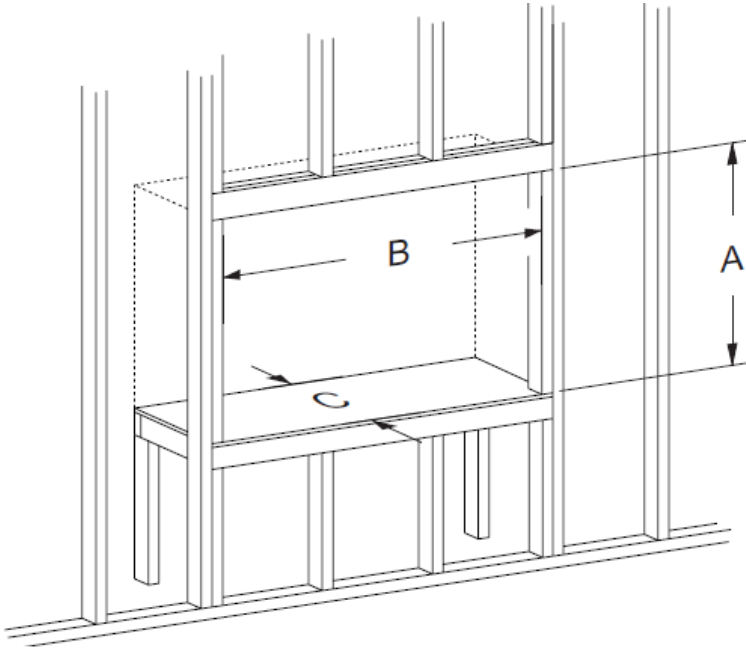

FRAMING DIMENSIONS BTUS BY MODEL

	DVCTL60
A	59 7/8
B	75 1/8
C	23 1/2

	DVCTL60
Natural Gas	58,000
Propane	58,000

Measurements given in inches.

*Dimensions may vary based on install. See manual.

WARRANTY: 10-year Limited Warranty on Combustion Chamber, Limited Life-time on Glass. All other parts carry a three-year limited warranty. All remote controls and lighting systems carry a one-year limited warranty.

Empire is committed to continuous product improvement; specifications are subject to change without notice. Dimensions in this brochure are approximate; read and follow the framing dimensions in the owners manual supplied with your Empire product.

Member of the following industry associations:

This appliance is design-certified to the ANSI standard by:

SINCE 1932

Empire Comfort Systems Inc.
918 Freeburg Ave.
Belleville, IL 62220-2623
info@empirecomfort.com
WMH-010107 9/08/22

The Empire Comfort Systems and White Mountain Hearth names and logos are registered U.S. trademarks.